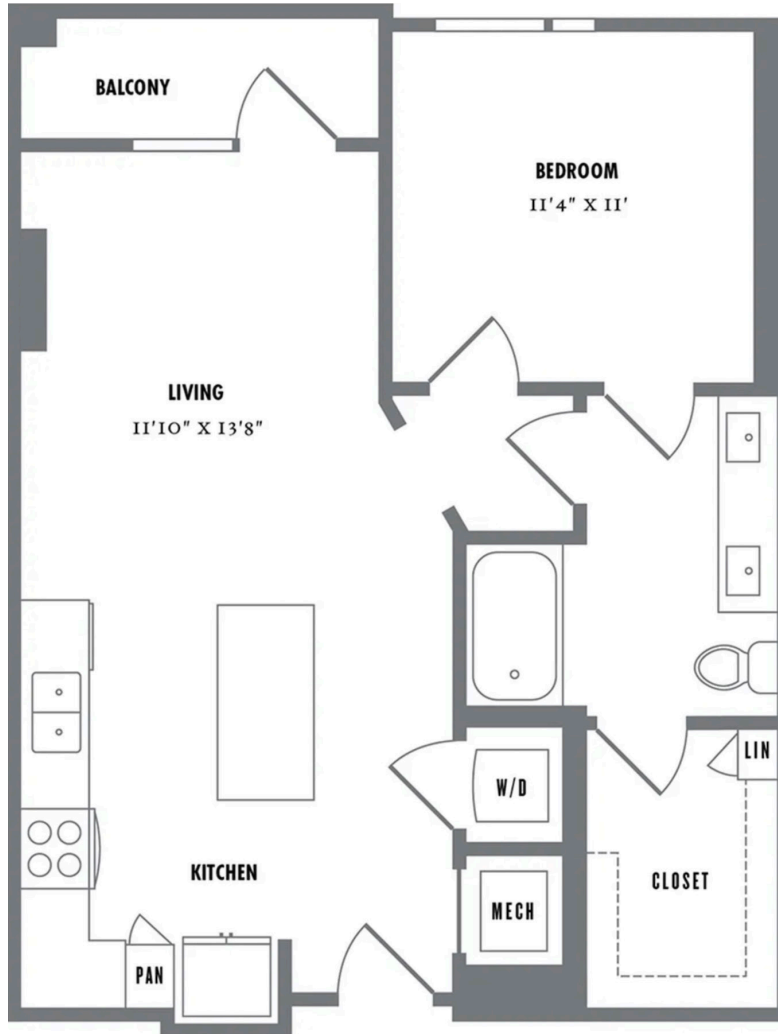

# A1

1 BED / 1 BATH

# 740

SQ. FT.

700 East 11th Street | Austin, TX 78701

[www.alexanwaterloo.com](http://www.alexanwaterloo.com)

Floor plans are artist's rendering. All dimensions are approximate. Actual product and specifications may vary in dimension or detail. Not all features are available in every apartment. Prices and availability are subject to change. Please see a representative for details.