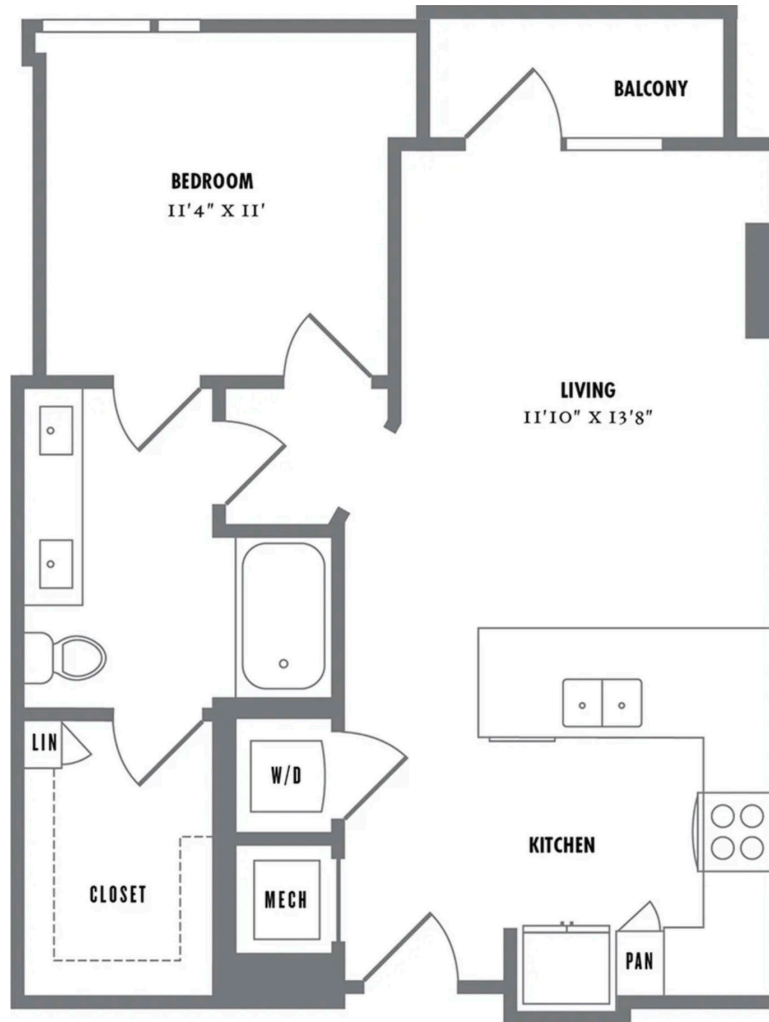

A2

1 BED / 1 BATH

741

SQ. FT.

700 East 11th Street | Austin, TX 78701

www.alexanwaterloo.com

Floor plans are artist's rendering. All dimensions are approximate. Actual product and specifications may vary in dimension or detail. Not all features are available in every apartment. Prices and availability are subject to change. Please see a representative for details.