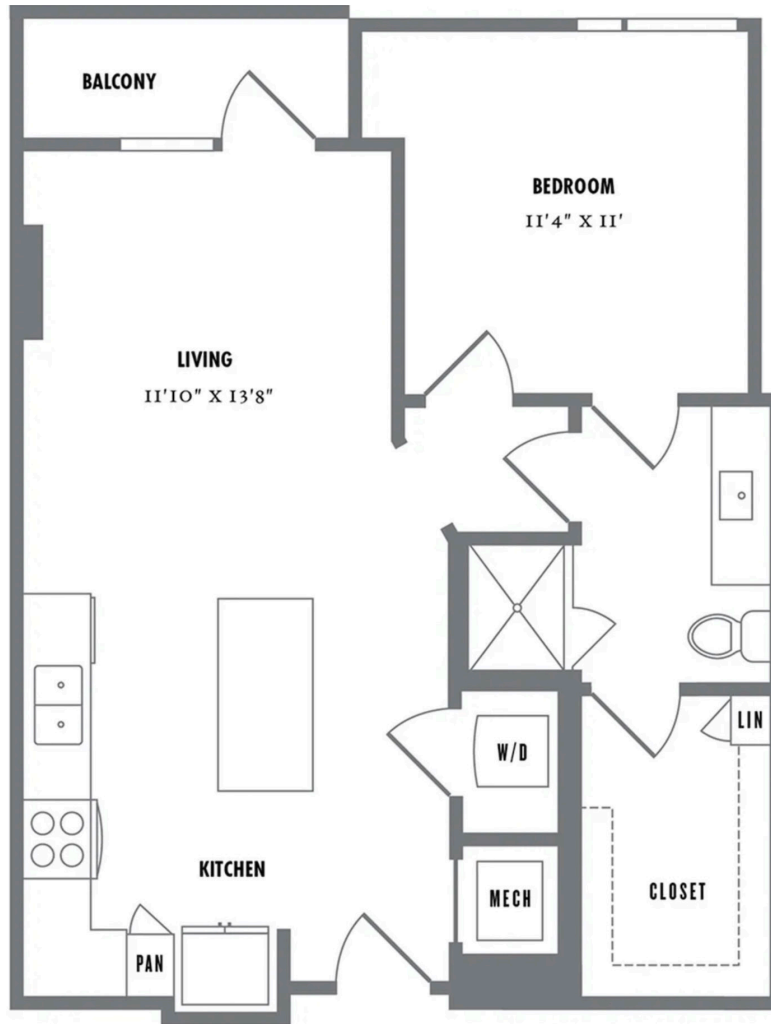

A3

1 BED / 1 BATH

746

SQ. FT.

700 East 11th Street | Austin, TX 78701

www.alexanwaterloo.com

Floor plans are artist's rendering. All dimensions are approximate. Actual product and specifications may vary in dimension or detail. Not all features are available in every apartment. Prices and availability are subject to change. Please see a representative for details.