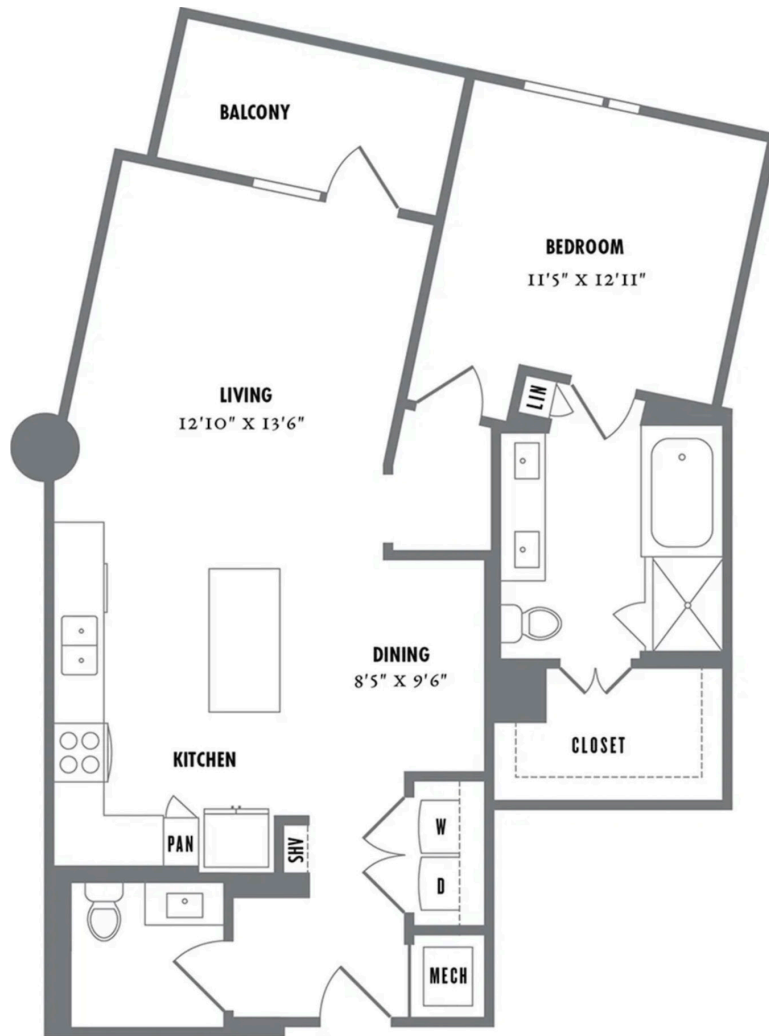

# A4

1 BED / 1.5 BATH

# 1039

SQ. FT.

700 East 11th Street | Austin, TX 78701

[www.alexanwaterloo.com](http://www.alexanwaterloo.com)

Floor plans are artist's rendering. All dimensions are approximate. Actual product and specifications may vary in dimension or detail. Not all features are available in every apartment. Prices and availability are subject to change. Please see a representative for details.