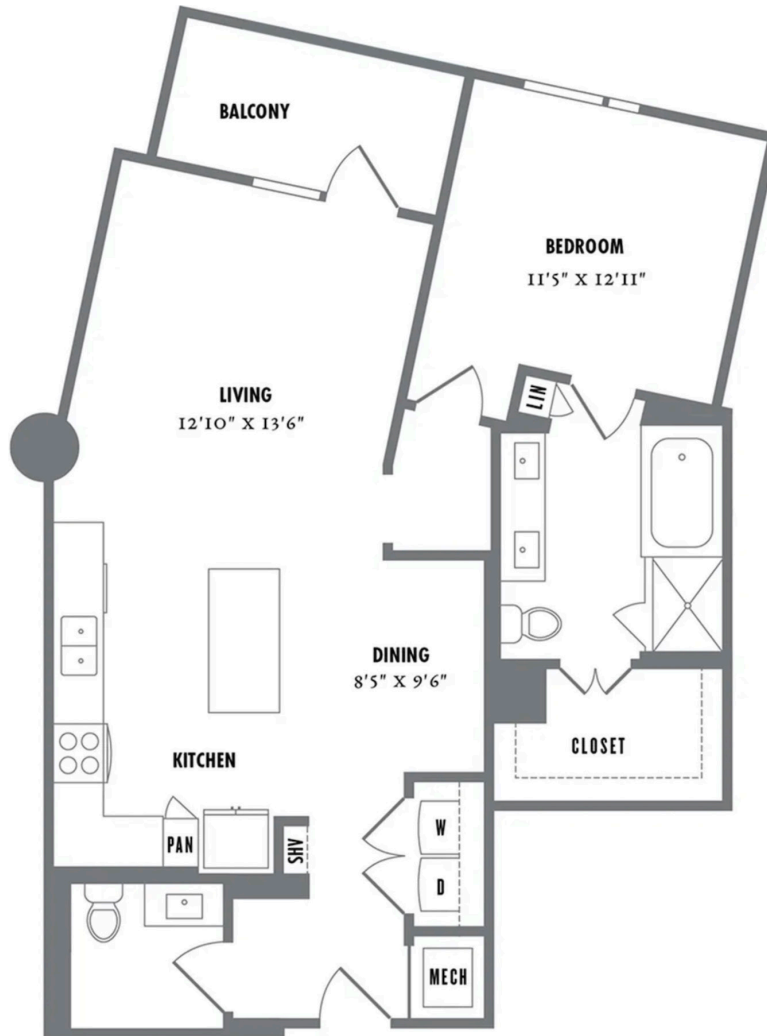

# A4a

1 BED / 1.5 BATH

# 1039

SQ. FT.

700 East 11th Street | Austin, TX 78701

[www.alexanwaterloo.com](http://www.alexanwaterloo.com)

Floor plans are artist's rendering. All dimensions are approximate. Actual product and specifications may vary in dimension or detail. Not all features are available in every apartment. Prices and availability are subject to change. Please see a representative for details.