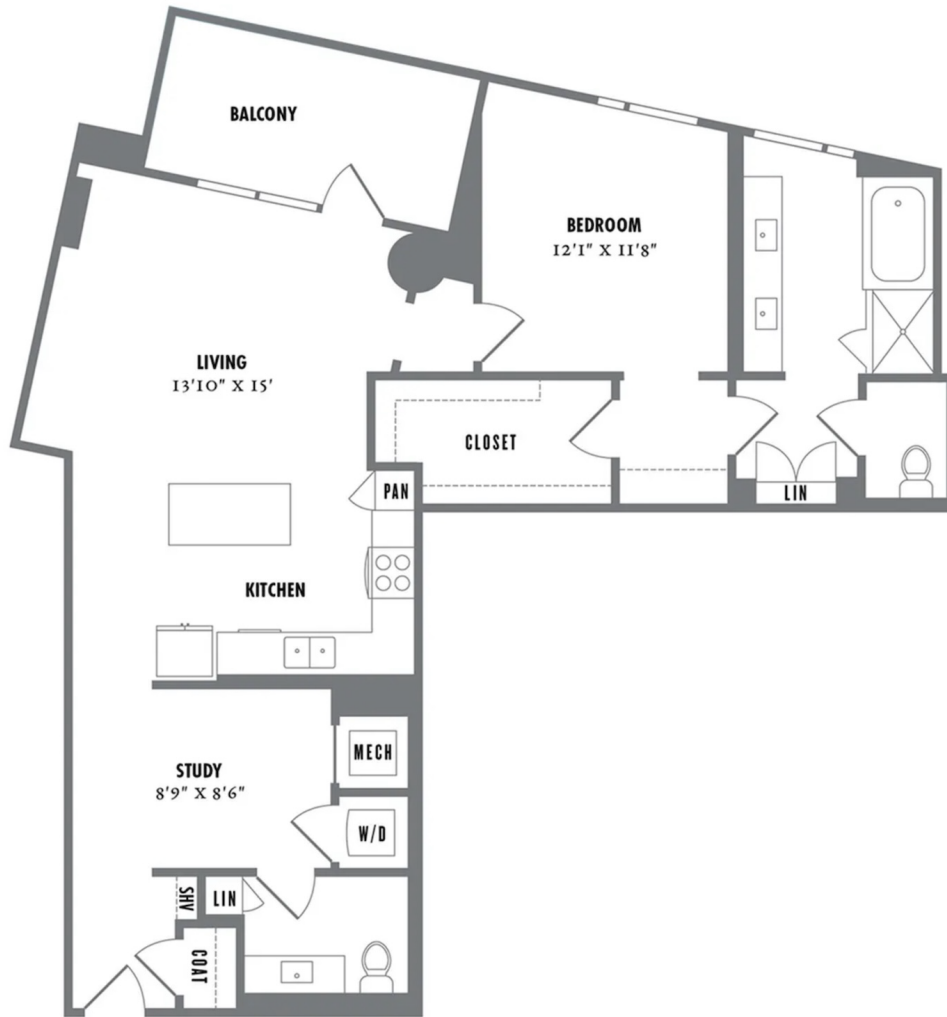

A5

1 BED / 1.5 BATH

1249

SQ. FT.

700 East 11th Street | Austin, TX 78701

www.alexanwaterloo.com

Floor plans are artist's rendering. All dimensions are approximate. Actual product and specifications may vary in dimension or detail. Not all features are available in every apartment. Prices and availability are subject to change. Please see a representative for details.