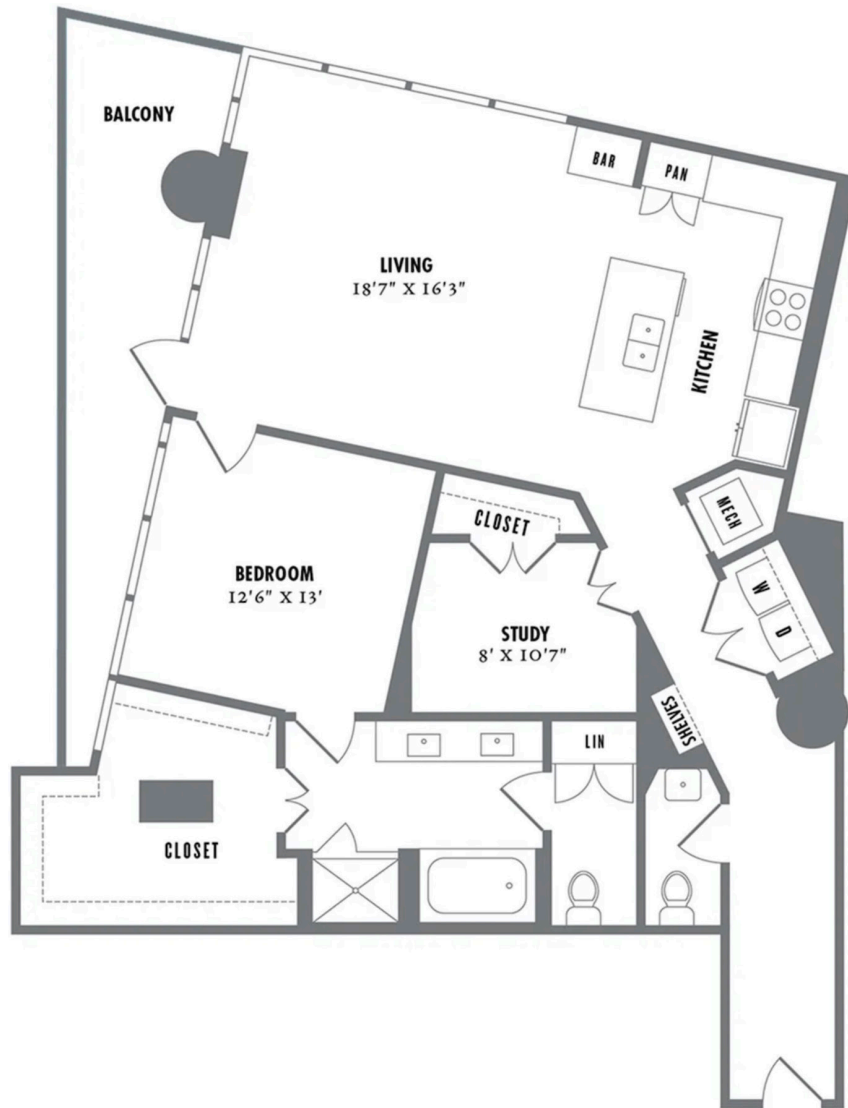

A7

1 BED / 1.5 BATH

1350

SQ. FT.

700 East 11th Street | Austin, TX 78701

www.alexanwaterloo.com

Floor plans are artist's rendering. All dimensions are approximate. Actual product and specifications may vary in dimension or detail. Not all features are available in every apartment. Prices and availability are subject to change. Please see a representative for details.