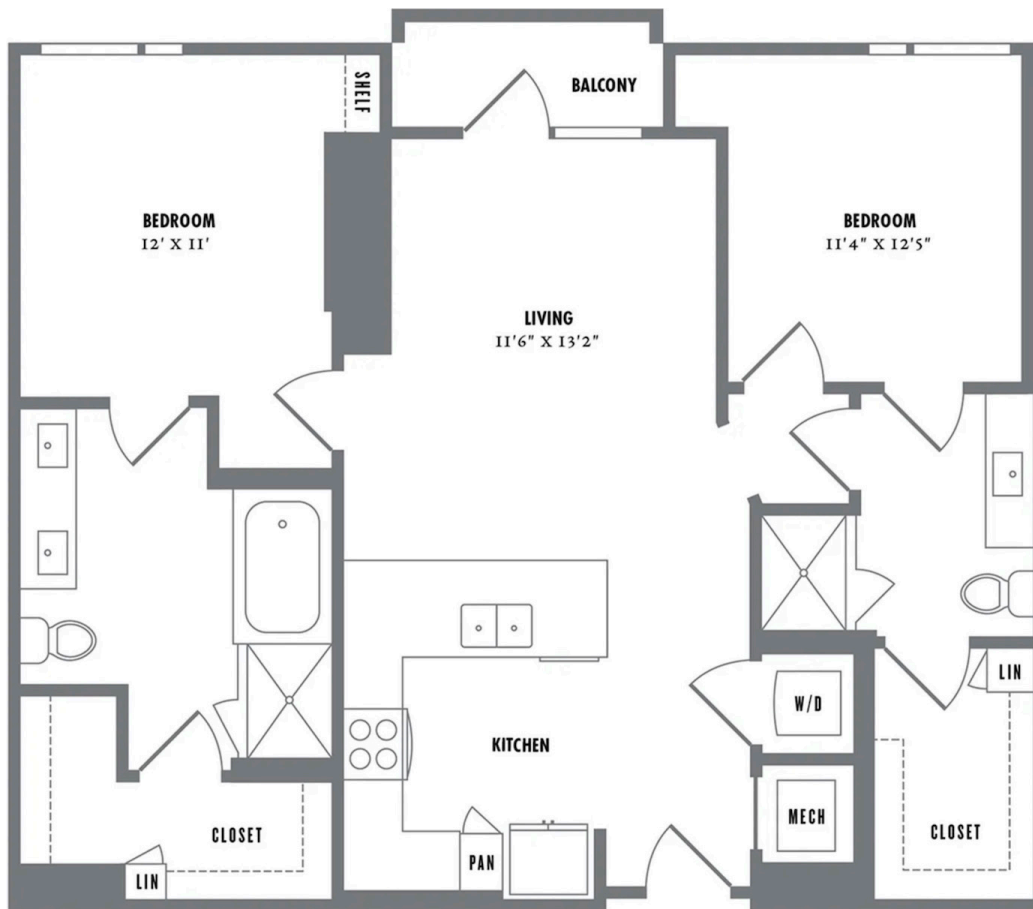

# B1

2 BED / 2 BATH

# 1118

SQ. FT.

700 East 11th Street | Austin, TX 78701

[www.alexanwaterloo.com](http://www.alexanwaterloo.com)

Floor plans are artist's rendering. All dimensions are approximate. Actual product and specifications may vary in dimension or detail. Not all features are available in every apartment. Prices and availability are subject to change. Please see a representative for details.