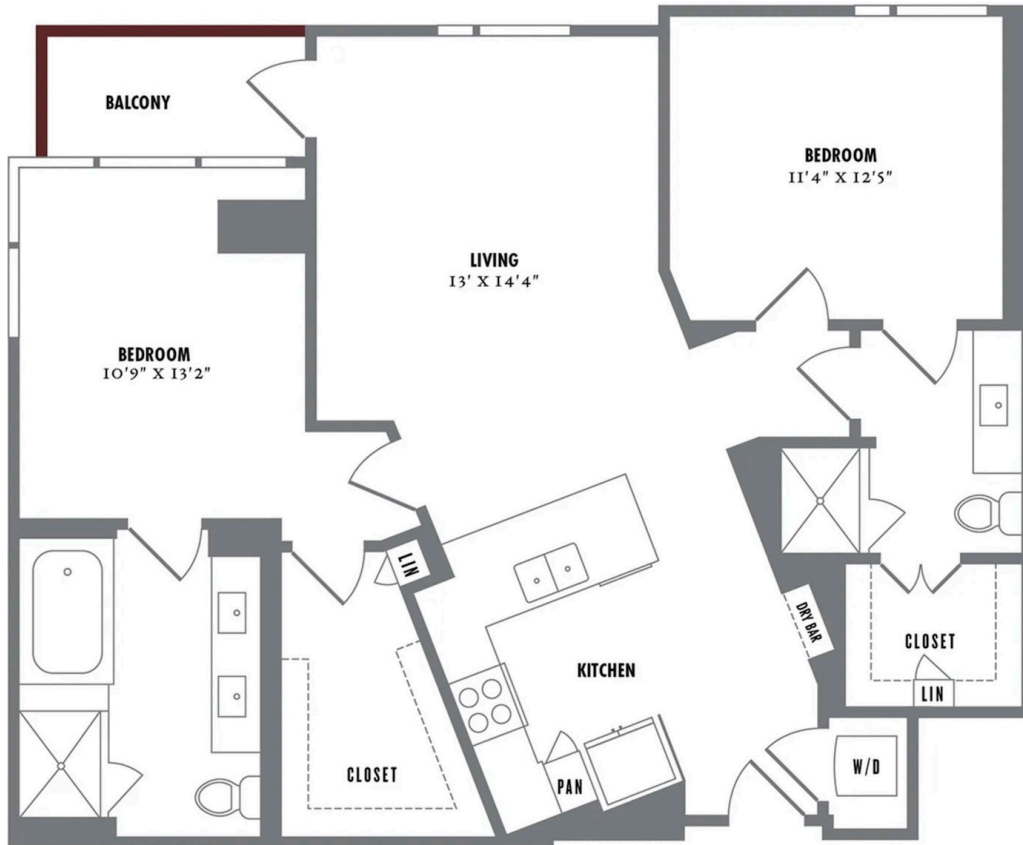

B2a

2 BED / 2 BATH

1174

SQ. FT.

700 East 11th Street | Austin, TX 78701

www.alexanwaterloo.com

Floor plans are artist's rendering. All dimensions are approximate. Actual product and specifications may vary in dimension or detail. Not all features are available in every apartment. Prices and availability are subject to change. Please see a representative for details.