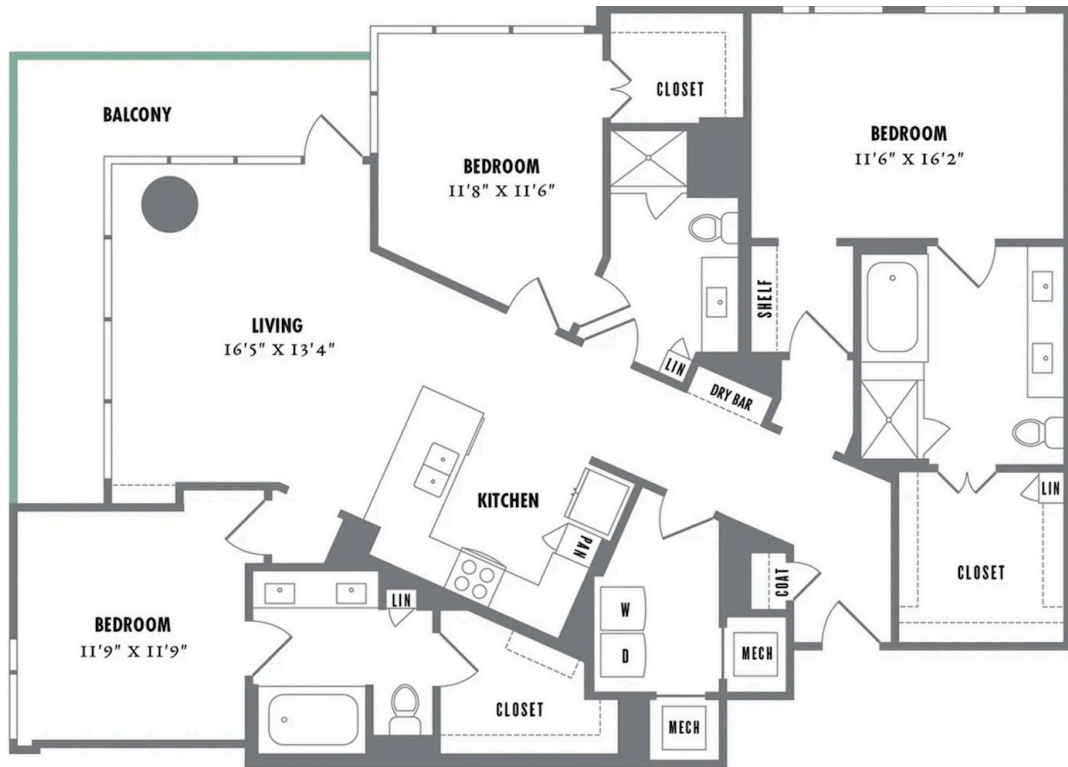

C1

3 BED / 3 BATH

1869

SQ. FT.

700 East 11th Street | Austin, TX 78701

www.alexanwaterloo.com

Floor plans are artist's rendering. All dimensions are approximate. Actual product and specifications may vary in dimension or detail. Not all features are available in every apartment. Prices and availability are subject to change. Please see a representative for details.