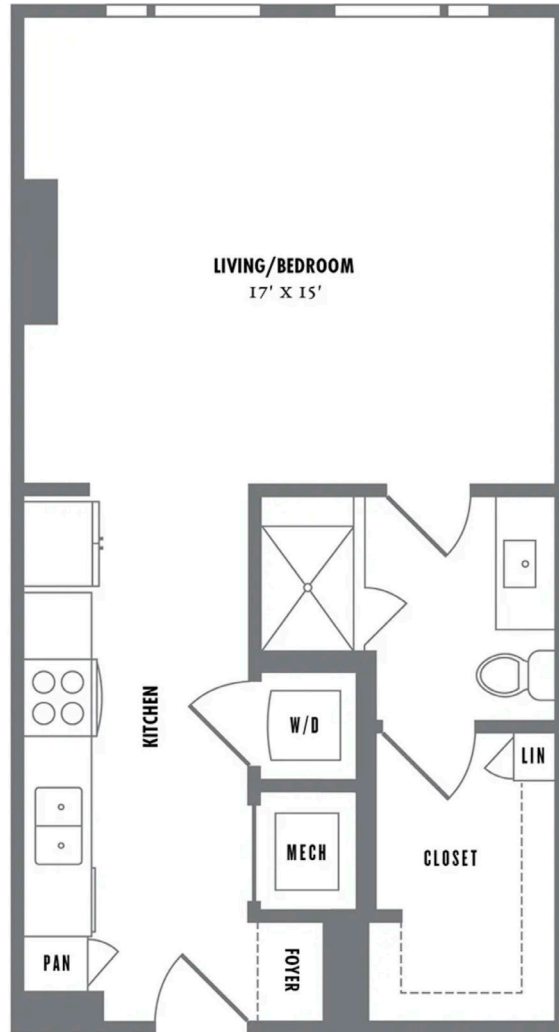

E2

STUDIO / 1 BATH

602

SQ. FT.

700 East 11th Street | Austin, TX 78701

www.alexanwaterloo.com

Floor plans are artist's rendering. All dimensions are approximate. Actual product and specifications may vary in dimension or detail. Not all features are available in every apartment. Prices and availability are subject to change. Please see a representative for details.